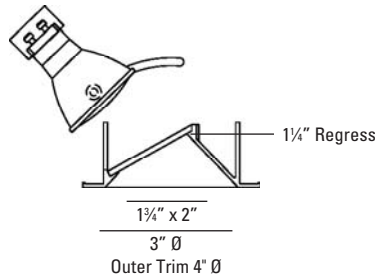

BEVEL[®] Metal Halide

9845

Adjustable 45°

LUMINAIRE INFORMATION

APPLICATION:

Accent luminaire for Residential, Commercial, Retail or Hospitality environments.

Trim: Die cast aluminum with torsion spring mounting.
 Housing: Fabricated of 20 ga. galvanized steel with thru wire J-box, 2 in 2 out (4 in 4 out for IC/ Airtight) at min. 90°C, #12 AGW thru branch circuit wiring.
 Housing and trim supplied as one complete unit.
 Trim Lens: Solite

LAMP: (not included)

(1) 20W or 39W MMHR16 GX10.

MOUNTING:

Butterfly brackets and adjustable nailer bars with integral nails provided. Nailer bars are extendible from 14" to 24" centers.

ADJUSTMENT:

Hot aiming self locking rack and pinion 45° vertical tilt.
 365° lockable horizontal rotation.