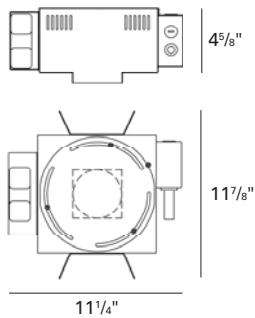

BEVEL[®] Metal Halide

9845

Adjustable 45°

LUMINAIRE INFORMATION

APPLICATION:

Accent luminaire for Residential, Commercial, Retail or Hospitality environments.

Trim: Die cast aluminum with torsion spring mounting.
 Housing: Fabricated of 20 ga. galvanized steel with thru wire J-box, 2 in 2 out (4 in 4 out for IC/ Airtight) at min. 90°C, #12 AGW thru branch circuit wiring.
 Housing and trim supplied as one complete unit.
 Trim Lens: Solite

LAMP: (not included)

(1) 20W or 39W MMHR16 GX10.

MOUNTING:

Butterfly brackets and adjustable nailer bars with integral nails provided. Nailer bars are extendible from 14" to 24" centers.

ADJUSTMENT:

Hot aiming self locking rack and pinion 45° vertical tilt.
 365° lockable horizontal rotation.

PHOTOMETRICS:

LTL No.: 15133.ies
 39W MMHR16 GX10
 25° (tilted 45°)
 Solite lens
 51.9% Efficiency

HOUSING INFORMATION

New Construction

RDB716-NC (20W)
RDB150X-NC (39W)

IC/Airtight

RDB716-IC (20W)
 Not available in 39W