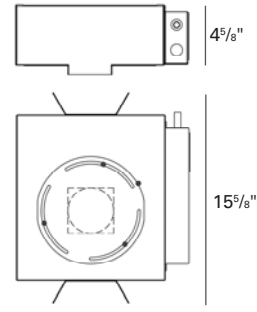

LAMP: (not included)

(1) 20W or 39W MMHR16 GX10.

MOUNTING:

Butterfly brackets and adjustable nailer bars with integral nails provided. Nailer bars are extendible from 14" to 24" centers.

ADJUSTMENT:

Hot aiming self locking rack and pinion 45° vertical tilt.
 365° lockable horizontal rotation.

LISTINGS:

Dry/damp/wet under covered ceiling.

IC/Airtight housing meets Washington state airflow requirement and ASTM E283. Chicago Plenum housing is Chicago Plenum rated.
 IBEW union made.

NOTES:

- Housing included with trim.
- Maximum ceiling thickness 1 inch. Consult factory for other ceiling conditions.
- Maximum 1 lens option.
- Not for use with ES16 lamps.

PHOTOMETRICS:

LTL No.: 15133.ies
 39W MMHR16 GX10
 25° (tilted 45°)
 Solite lens
 51.9% Efficiency

HOUSING INFORMATION

New Construction

RDB716-NC (20W)
RDB150X-NC (39W)

IC/Airtight

RDB716-IC (20W)
 Not available in 39W

Chicago Plenum

RDB716-CP (20W)
RDB150X-CP (39W)

HOW TO SPECIFY

Trim	Finish	Trim Lens*	Housing	Voltage	Accessories
9845		*Solite is standard unless option is specified			
9845 Bevel Trim Adjustable 45°, 20W or 39W MMHR16 GX10	10 - White 21 - Black 28 - Metalized Grey	B - Borosilicate Clear Lens C - Clear Lens F - Frosted Lens L - Linear Spread Lens P - Prismatic Lens S - Solite U - Anti UV Filter	20W MMHR16 RDB716-NC - New Construction RDB716-IC - Insulated Ceiling RDB716-CP - Chicago Plenum 39W MMHR16 RDB150X-NC - New Construction Not available in Insulated Ceiling RDB150X-CP - Chicago Plenum	120V 277V	CB27 - 27" C-Channel Bars CB52 - 52" C-Channel Bars LAMPS - MMHR16 20W/39W