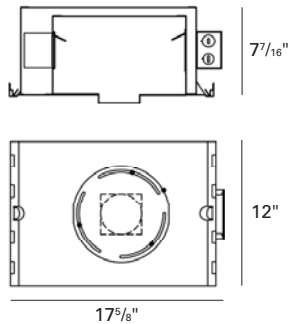

LAMP: (not included)

(1) 20W or 39W MMHR16 GX10.

MOUNTING:

Butterfly brackets and adjustable nailer bars with integral nails provided. Nailer bars are extendible from 14" to 24" centers.

ADJUSTMENT:

Hot aiming self locking rack and pinion 45° vertical tilt.
 365° lockable horizontal rotation.

PHOTOMETRICS:

LTL No.: 15133.ies
 39W MMHR16 GX10
 25° (tilted 45°)
 Solite lens
 51.9% Efficiency

HOUSING INFORMATION

New Construction

RDB716-NC (20W)
RDB150X-NC (39W)

IC/Airtight

RDB716-IC (20W)
 Not available in 39W