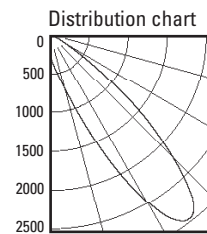

LISTINGS:

Dry/damp/wet under covered ceiling.

IC/Airtight housing meets Washington state airflow requirement and ASTM E283. Chicago Plenum housing is Chicago Plenum rated.
 IBEW union made.

NOTES:

- Housing included with trim.
- Maximum ceiling thickness 1 inch. Consult factory for other ceiling conditions.
- Maximum 1 lens option.
- Not for use with ES16 lamps.

PHOTOMETRICS:

LTL No.: 15133.ies
 39W MMHR16 GX10
 25° (tilted 45°)
 Solite lens
 51.9% Efficiency

HOUSING INFORMATION

New Construction

RDB716-NC (20W)
RDB150X-NC (39W)

IC/Airtight

RDB716-IC (20W)
 Not available in 39W