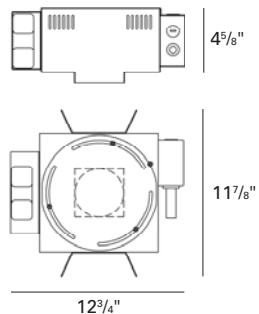

HOUSING INFORMATION

New Construction - (71W)
RDB101X-NC