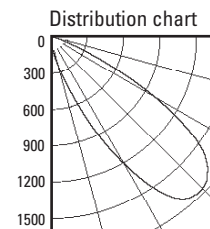

Note: Due to transformer / dimmer match some dimmers may cause transformer hum. Check with dimmer manufacturer for suitability.

CEILING CUT OUT:

3 1/2" Ø

LISTINGS:

Dry/damp/wet under covered ceiling.

IC/Airtight housing meets Washington state airflow requirement and ASTM E283. Chicago Plenum housing is Chicago Plenum rated.
 IBEW union made.

NOTES:

- Housing included with trim.
- Maximum ceiling thickness 1 inch. Consult factory for other ceiling conditions.
- Maximum 1 lens option.

PHOTOMETRICS:

LTL No.: 15074.ies
 71W MR16 GU5.3 40° (tilted 45°)
 Solite lens
 65.1% Efficiency