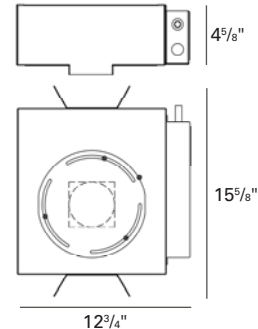

Adjustable 45°

LUMINAIRE INFORMATION

APPLICATION:

Accent luminaire for Residential, Commercial, Retail or Hospitality environments.

MATERIALS:

Trim: Die cast aluminum with torsion spring mounting.
 Housing: Fabricated of 20 ga. galvanized steel with thru wire J-box, 2 in 2 out (4 in 4 out for IC/ Airtight) at min. 90°C, #12 AGW thru branch circuit wiring. Housing and trim supplied as one complete unit.
 Trim Lens: Solite

LAMP: (not included) When using IR lamps, 37W Max.
 New Construction / Chicago Plenum: (1) 71W max. MR16 GU5.3
 IC/Airtight: (1) 50W max. MR16 GU5.3

MOUNTING:

Butterfly brackets and adjustable nailer bars with integral nails provided. Nailer bars are extendible from 14" to 24" centers.

NOTES:

- Housing included with trim.
- Maximum ceiling thickness 1 inch. Consult factory for other ceiling conditions.
- Maximum 1 lens option.

PHOTOMETRICS:

LTL No.: 15074.ies
 71W MR16 GU5.3 40° (tilted 45°)
 Solite lens
 65.1% Efficiency

HOUSING INFORMATION

New Construction - (71W)
RDB101X-NC

IC/Airtight - (50W)
RDB101X-IC

Chicago Plenum - (71W)
RDB101X-CP

HOW TO SPECIFY

Trim	Finish	Trim Lens*	Housing	Voltage	Accessories
9845		*Solite is standard unless option is specified			
9845 Bevel Trim Adjustable 45°, New Construction and Chicago Plenum: 71W MR16 GU5.3 IC/Airtight: 50W MR16 GU5.3	10 - White 21 - Black 28 - Metalized Grey	B - Borosilicate Clear Lens C - Clear Lens F - Frosted Lens L - Linear Spread Lens P - Prismatic Lens S - Solite U - Anti UV Filter	RDB101X-NC - New Construction RDB101X-IC - Insulated Ceiling RDB101X-CP - Chicago Plenum	120V 277V	CB27 - 27" C-Channel Bars CB52 - 52" C-Channel Bars ER - Emergency Relay