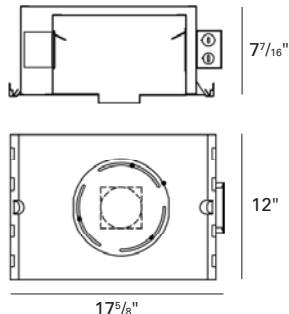

IC/Airtight - (50W)
RDB101X-IC