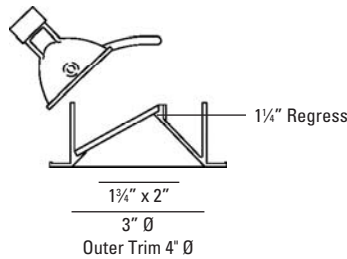

Adjustable 45°

LUMINAIRE INFORMATION

APPLICATION:

Accent luminaire for Residential, Commercial, Retail or Hospitality environments.

MATERIALS:

Trim: Die cast aluminum with torsion spring mounting.
 Housing: Fabricated of 20 ga. galvanized steel with thru wire J-box, 2 in 2 out (4 in 4 out for IC/ Airtight) at min. 90°C, #12 AGW thru branch circuit wiring. Housing and trim supplied as one complete unit.
 Trim Lens: Solite

LAMP: (not included) When using IR lamps, 37W Max.
 New Construction / Chicago Plenum: (1) 71W max. MR16 GU5.3
 IC/Airtight: (1) 50W max. MR16 GU5.3

MOUNTING:

Butterfly brackets and adjustable nailer bars with integral nails provided. Nailer bars are extendible from 14" to 24" centers.