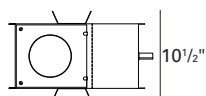

ORDERING INFORMATION

Trim

9850 - Vertical Groove Black Baffle
Stellos
Wall Wash,
75W Max. MR16 GU5.3

– Finish

01 - Polished Chrome
07 - Brushed Aluminum
10 - White
21 - Black
28 - Metalized Grey

– Housing

50TW - New Construction
75TW - New Construction
50ICN - IC/Airtight
50TWCP - Chicago Plenum
50RM - Remote Transformer

– Voltage

120V
277V

– Accessories

ER - Emergency Relay

How to Specify

9850 – _____ – _____ – _____ – _____
Trim – Finish – Housing – Voltage – Accessories

USAI®

USA Illumination™
www.usaillumination.com
info@usaillumination.com

1126 River Road
New Windsor, NY 12553

T 845-565-8500
F 845-561-1130

©2009, USAI, LLC.
All rights reserved.
All designs protected by copyright.
09/02/2010