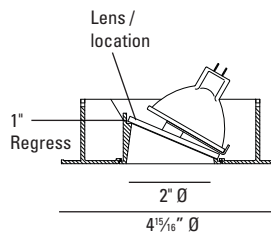

Stellos Low Voltage Halogen

9850

Wall Wash

LUMINAIRE INFORMATION

APPLICATION:

Accent luminaire for Residential, Commercial, Retail or Hospitality environments.

MATERIALS:

Trim: Die cast aluminum. Torsion spring mounting.

Vertical groove black baffle.

Lens: MultiTex proprietary molded low iron lens

LAMP: (not included) When using IR lamps, 37W Max. Must use 25° lamp for optimum wall wash performance. (1) 75W Max. MR16 GU5.3.

TRANSFORMER:

Magnetic toroidal-HPF. Low voltage solid state electronic optionally available (consult factory).

Note: Due to transformer / dimmer match some dimmers may cause transformer hum. Check with dimmer manufacturer for suitability.

VOLTAGE:

Specify 120V or 277V.

CEILING CUT OUT:

4³/₈" Ø

LISTINGS:

Dry/damp wet under cover ceiling location.

IC/Airtight housing meets Washington state airflow requirement and ASTM E283.

Chicago Plenum housing is Chicago Plenum rated.

IBEW union made.

NOTES:

- Maximum ceiling thickness 1 inch. Consult factory for other ceiling conditions.
- No lens options available.

MultiTex™

Glass lens with five different surface textures for maximum uniformity.

PHOTOMETRICS:

Distance From Ceiling in Feet	3' on center 2.5' from wall					
	0.5	1.5	2.5	3.5	4.5	5.5
0.5	4.0	3.9	3.6	3.9	4.0	12.0
1.5	12.0	12.0	10.8	12.0	12.0	25.5
2.5	25.4	25.5	23.5	25.5	25.5	32.2
3.5	32.1	32.2	30.8	32.2	32.2	28.1
4.5	28.2	28.5	28.1	28.5	28.1	21.8
5.5	21.8	22.1	22.1	22.2	21.8	16.9
6.5	16.8	17.1	17.1	17.1	16.9	13.2
7.5	13.0	13.2	13.2	13.2	13.0	

Lamp: 75W MR16 GU5.3, 36° 1326 Lumens
Reflectances: 0.8, 0.5, 0.2
LLF: 0.8
Mounting Height: 8 FT
69.1% Efficiency

HOUSING INFORMATION

New Construction
50TW - (50W)

New Construction
75TW - (75W)

IC/Airtight
50ICN - (50W)

Chicago Plenum
50TWCP - (50W)

Remote Transformer
50RM - (50W)

ORDERING INFORMATION

Trim

9850 - Vertical Groove Black Baffle
Stellos
Wall Wash,
75W Max. MR16 GU5.3

– Finish

01 - Polished Chrome
07 - Brushed Aluminum
10 - White
21 - Black
28 - Metalized Grey

– Housing

50TW - New Construction
75TW - New Construction
50ICN - IC/Airtight
50TWCP - Chicago Plenum
50RM - Remote Transformer

– Voltage

120V
277V

– Accessories

ER - Emergency Relay

How to Specify

9850 – _____ – _____ – _____ – _____
Trim – Finish – Housing – Voltage – Accessories

USAI®

USA Illumination™
www.usaillumination.com
info@usaillumination.com

1126 River Road
New Windsor, NY 12553

T 845-565-8500
F 845-561-1130

©2009, USAI, LLC.
All rights reserved.
All designs protected by copyright.
09/02/2010