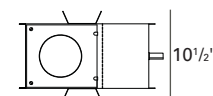

ORDERING INFORMATION

Trim

9850 - Vertical Groove Black Baffle
Stellos
Wall Wash,
75W Max. MR16 GU5.3

– Finish

01 - Polished Chrome
07 - Brushed Aluminum
10 - White
21 - Black
28 - Metalized Grey

– Housing

50TW - New Construction
75TW - New Construction
50ICN - IC/Airtight
50TWCP - Chicago Plenum
50RM - Remote Transformer

– Voltage

120V
277V

– Accessories

ER - Emergency Relay

How to Specify

9850 – _____ – _____ – _____ – _____
Trim – Finish – Housing – Voltage – Accessories

USAI®

USA Illumination™
www.usaillumination.com
info@usaillumination.com

1126 River Road
New Windsor, NY 12553

T 845-565-8500
F 845-561-1130

©2009, USAI, LLC.
All rights reserved.
All designs protected by copyright.
09/02/2010