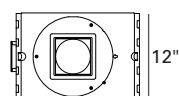

ORDERING INFORMATION

Trim

9850 - Vertical Groove Black Baffle
Stellos
Wall Wash,
75W Max. MR16 GU5.3

– Finish

01 - Polished Chrome
07 - Brushed Aluminum
10 - White
21 - Black
28 - Metalized Grey

– Housing

50TW - New Construction
75TW - New Construction
50ICN - IC/Airtight
50TWCP - Chicago Plenum
50RM - Remote Transformer

– Voltage

120V
277V

– Accessories

ER - Emergency Relay

How to Specify

9850 – _____ – _____ – _____ – _____
Trim – Finish – Housing – Voltage – Accessories

USAI®

USA Illumination™
www.usaillumination.com
info@usaillumination.com

1126 River Road
New Windsor, NY 12553

T 845-565-8500
F 845-561-1130

©2009, USAI, LLC.
All rights reserved.
All designs protected by copyright.
09/02/2010