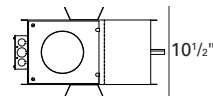

ORDERING INFORMATION

Trim

9850 - Vertical Groove Black Baffle
Stellos
Wall Wash,
75W Max. MR16 GU5.3

– Finish

01 - Polished Chrome
07 - Brushed Aluminum
10 - White
21 - Black
28 - Metalized Grey

– Housing

50TW - New Construction
75TW - New Construction
50ICN - IC/Airtight
50TWCP - Chicago Plenum
50RM - Remote Transformer

– Voltage

120V
277V

– Accessories

ER - Emergency Relay

How to Specify

9850 – _____ – _____ – _____ – _____
Trim – Finish – Housing – Voltage – Accessories

USAI®

USA Illumination™
www.usaillumination.com
info@usaillumination.com

1126 River Road
New Windsor, NY 12553

T 845-565-8500
F 845-561-1130

©2009, USAI, LLC.
All rights reserved.
All designs protected by copyright.
09/02/2010