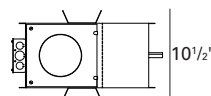

ORDERING INFORMATION

Trim

9850 - Vertical Groove Black Baffle
Stellos
Wall Wash,
75W Max. MR16 GU5.3

– Finish

01 - Polished Chrome
07 - Brushed Aluminum
10 - White
21 - Black
28 - Metalized Grey

– Housing

50TW - New Construction
75TW - New Construction
50ICN - IC/Airtight
50TWCP - Chicago Plenum
50RM - Remote Transformer

– Voltage

120V
277V

– Accessories

ER - Emergency Relay

How to Specify

9850 – _____ – _____ – _____ – _____
Trim – Finish – Housing – Voltage – Accessories

USAI®

USA Illumination™
www.usaillumination.com
info@usaillumination.com

1126 River Road
New Windsor, NY 12553

T 845-565-8500
F 845-561-1130

©2009, USAI, LLC.
All rights reserved.
All designs protected by copyright.
09/02/2010