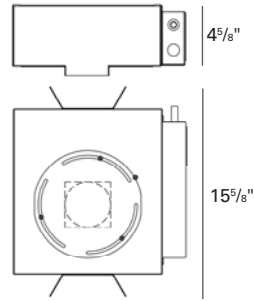

NOTES:

- Housing included with trim.
- Maximum ceiling thickness 1 inch. Consult factory for other ceiling conditions.
- Maximum 1 lens option.
- Not for use with ES16 lamps.

PHOTOMETRICS:

Distance From Ceiling in Feet	3' on center 3' from wall					
	0.5	1.5	2.5	3.5	4.5	5.5
2.1	2.1	2.1	2.1	2.1	2.1	2.1
5.8	5.9	5.4	5.9	5.9	5.8	5.8
20.1	20.2	19.0	20.2	20.2	20.0	20.0
36.5	36.7	35.9	36.8	36.8	36.4	36.4
49.1	49.4	48.7	49.5	49.5	48.9	48.9
53.1	53.8	54.4	53.9	53.9	53.0	53.0
50.9	52.0	52.5	52.0	52.0	50.8	50.8
45.7	46.9	47.7	46.9	46.9	45.6	45.6

Lamp: 39W MHMR16 GX10, FL40, 2100 Lumens
Reflectances: 0.8, 0.5, 0.2

LLF: 0.8

Mounting Height: 8 FT
69.4% Efficiency

HOUSING INFORMATION

New Construction

RDB718-NC (20W)

RDB170-NC (39W)

IC/Airtight

RDB718-IC (20W)

Not available in 39W

Chicago Plenum

RDB718-CP (20W)

RDB170-CP (39W)

HOW TO SPECIFY

Trim	Finish	Housing	Voltage	Accessories
9855				
9855 Bevel Trim Wall Wash, 20W or 39W MHMR16 GX10	10 - White 21 - Black 28 - Metalized Grey	20W MHMR16 RDB718-NC - New Construction RDB718-IC - Insulated Ceiling RDB718-CP - Chicago Plenum 39W MHMR16 RDB170-NC - New Construction Not available in Insulated Ceiling RDB170-CP - Chicago Plenum	120V 277V	CB27 - 27" C-Channel Bars CB52 - 52" C-Channel Bars LAMPS - MHMR16 20W/39W