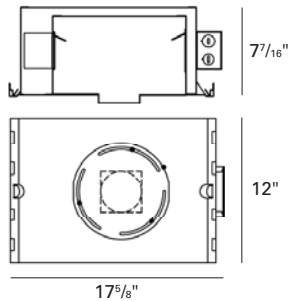

IC/Airtight

RDB718-IC (20W)

Not available in 39W