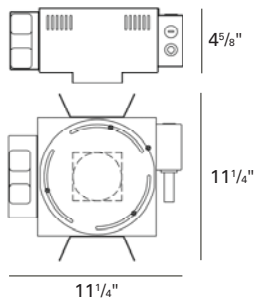

NOTES:

- Housing included with trim.
- Maximum ceiling thickness 1 inch. Consult factory for other ceiling conditions.
- Maximum 1 lens option.
- Not for use with ES16 lamps.

PHOTOMETRICS:

Distance From Ceiling in Feet	3' on center 3' from wall					
	0.5	1.5	2.5	3.5	4.5	5.5
2.1	2.1	2.1	2.1	2.1	2.1	2.1
5.8	5.9	5.4	5.9	5.9	5.8	5.8
20.1	20.2	19.0	20.2	20.2	20.0	20.0
36.5	36.7	35.9	36.8	36.8	36.4	36.4
49.1	49.4	48.7	49.5	49.5	48.9	48.9
53.1	53.8	54.4	53.9	53.9	53.0	53.0
50.9	52.0	52.5	52.0	52.0	50.8	50.8
45.7	46.9	47.7	46.9	46.9	45.6	45.6

Lamp: 39W MHMR16 GX10, FL40, 2100 Lumens
Reflectances: 0.8, 0.5, 0.2

LLF: 0.8

Mounting Height: 8 FT
69.4% Efficiency

HOUSING INFORMATION

New Construction

RDB718-NC (20W)

RDB170-NC (39W)

IC/Airtight