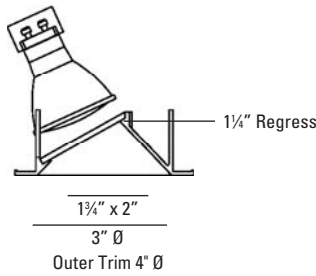

Wall Wash

LUMINAIRE INFORMATION

APPLICATION:

Accent luminaire for Residential, Commercial, Retail or Hospitality environments.

Trim: Die cast aluminum with torsion spring mounting.

Housing: Fabricated of 20 ga. galvanized steel with thru wire J-box, 2 in 2 out (4 in 4 out for IC/ Airtight) at min. 90°C, #12 AGW thru branch circuit wiring.