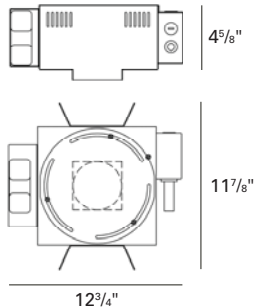

HOUSING INFORMATION

New Construction - (71W)
RDB102-NC