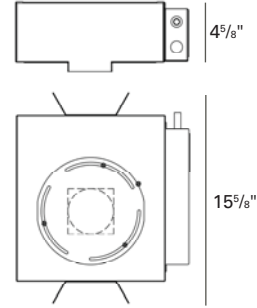

CEILING CUT OUT:

3 1/2" Ø

LISTINGS:

Dry/damp/wet under covered ceiling.

IC/Airtight housing meets Washington state airflow requirement and ASTM E283. Chicago Plenum housing is Chicago Plenum rated. IBEW union made.

NOTES:

- Housing included with trim.
- Maximum ceiling thickness 1 inch. Consult factory for other ceiling conditions.
- Maximum 1 lens option.

PHOTOMETRICS:

Distance From Ceiling in Feet	3' on center 2.5' from wall					
	0.5	1.5	2.5	3.5	4.5	5.5
4.0	4.0	3.9	3.6	3.9	4.0	4.0
12.0	12.0	12.0	10.8	12.0	12.0	12.0
25.5	25.5	25.5	23.5	25.5	25.5	25.5
32.2	32.2	32.2	30.8	32.2	32.2	32.2
28.5	28.5	28.5	28.1	28.5	28.1	28.1
21.8	22.1	22.1	22.1	22.2	21.8	21.8
16.8	17.1	17.1	17.1	17.1	16.9	16.9
13.0	13.2	13.2	13.2	13.2	13.0	13.0

Lamp: 71W MR16 GU5.3, FL40, 1100 Lumens
 Reflectances: 0.8, 0.5, 0.2
 LLF: 0.8 Mounting Height: 8 FT
 69.4% Efficiency

MultiTex™
 Glass lens with five different surface textures for maximum uniformity.

HOUSING INFORMATION

New Construction - (71W)
RDB102-NC

IC/Airtight - (50W)
RDB102-IC

Chicago Plenum - (71W)
RDB102-CP

HOW TO SPECIFY

Trim	Finish	Housing	Voltage	Accessories
9855				
9855 Bevel Trim Wall Wash, New Construction and Chicago Plenum: 71W MR16 GU5.3 IC/Airtight: 50W MR16 GU5.3	10 - White 21 - Black 28 - Metalized Grey	RDB102-NC - New Construction RDB102-IC - Insulated Ceiling RDB102-CP - Chicago Plenum	120V 277V	CB27 - 27" C-Channel Bars CB52 - 52" C-Channel Bars ER - Emergency Relay