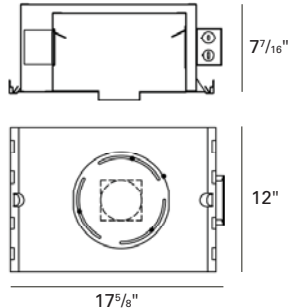

IC/Airtight - (50W)
RDB102-IC