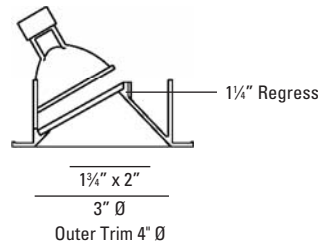

Wall Wash

LUMINAIRE INFORMATION

APPLICATION:

Accent luminaire for Residential, Commercial, Retail or Hospitality environments.

MATERIALS:

Trim: Die cast aluminum with torsion spring mounting.
 Housing: Fabricated of 20 ga. galvanized steel with thru wire J-box, 2 in 2 out (4 in 4 out for IC/ Airtight) at min. 90°C, #12 AGW thru branch circuit wiring. Housing and trim supplied as one complete unit.