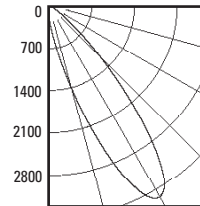

CEILING CUT OUT:

4 1/4" Ø

LISTINGS:

Dry/damp location.

IC/Airtight housing meets Washington state airflow requirement and ASTM E283. Chicago Plenum housing is Chicago Plenum rated.

IBEW union made.

NOTES:

- Housing included with trim.
- Maximum ceiling thickness 1 inch. Consult factory for other ceiling conditions.
- Maximum 1 lens options.
- Not for use with ES16 lamps.
- For drywall installation only.
- Not for use with acoustical ceilings.

PHOTOMETRICS:

Distribution chart

LTL No.: 15134.ies
39W MMHR16
 GX10 25° (tilted 35°)
 Solite lens
 45.3% Efficiency

Distribution chart

LTL No.: 17152.ies
20W MMHR16
 GX10 25° (tilted 35°)
 Solite lens
 45.3% Efficiency