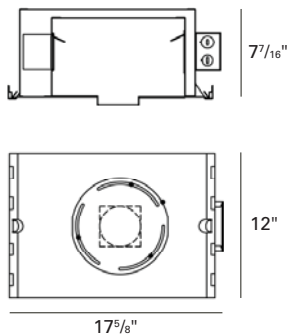

IC/Airtight

RDL712-IC (20W)
Not available in 39W