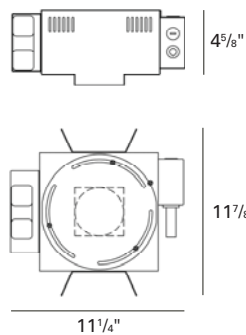

HOUSING INFORMATION

New Construction

RDL712-NC (20W)
RDL150-NC (39W)