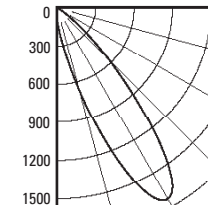

CEILING CUT OUT:

4 1/4" Ø

LISTINGS:

Dry/damp location.

IC/Airtight housing meets Washington state airflow requirement and ASTM E283. Chicago Plenum housing is Chicago Plenum rated.

IBEW union made.

NOTES:

- Housing included with trim.
- Maximum ceiling thickness 1 inch. Consult factory for other ceiling conditions.
- Maximum 1 lens options.
- Not for use with ES16 lamps.
- For drywall installation only.
- Not for use with acoustical ceilings.

PHOTOMETRICS:

Distribution chart

LTL No.: 15134.ies
39W MMHR16
 GX10 25° (tilted 35°)
 Solite lens
 45.3% Efficiency

Distribution chart

LTL No.: 17152.ies
20W MMHR16
 GX10 25° (tilted 35°)
 Solite lens
 45.3% Efficiency