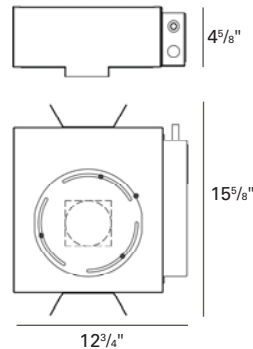

Chicago Plenum

RDL712-CP (20W)
RDL150-CP (39W)