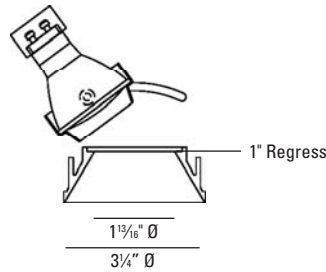

BEVEL® Trimless Metal Halide

Adjustable 35°

9935

LUMINAIRE INFORMATION

APPLICATION:

Accent luminaire for Residential, Commercial, Retail or Hospitality environments.

Trim: Die cast aluminum with ball plunger mounting.

Housing: Fabricated of 20 ga. galvanized steel with thru wire J-box, 2 in 2 out (4 in 4 out for IC/ Airtight) at min. 90°C, #12 AGW thru branch circuit wiring.

Housing and trim supplied as one complete unit.