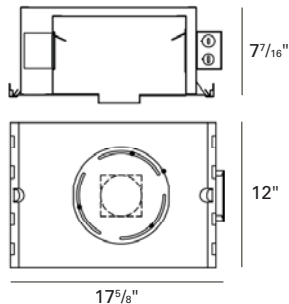

PHOTOMETRICS:

LTL No.: 15074.ies
 71W MR16 GU5.3 40° (tilted 45°)
 Solite lens
 65.1% Efficiency

HOUSING INFORMATION

New Construction - (71W)
RDL101X-NC

IC/Airtight - (50W)
RDL101X-IC

Chicago Plenum - (71W)
RDL101X-CP