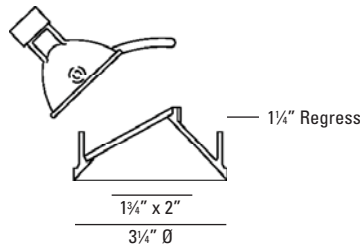

BEVEL® Trimless Low Voltage Halogen

Adjustable 45°

9945

LUMINAIRE INFORMATION

APPLICATION:

Accent luminaire for Residential, Commercial, Retail or Hospitality environments.

MATERIALS:

Trim: Die cast aluminum with ball plunger mounting.
 Housing: Fabricated of 20 ga. galvanized steel with thru wire J-box, 2 in 2 out (4 in 4 out for IC/ Airtight) at min. 90°C, #12 AGW thru branch circuit wiring. Housing and trim supplied as one complete unit.
 Trim Lens: Solite

LAMP: (not included) When using IR lamps, 37W Max.
 New Construction / Chicago Plenum: (1) 71W max. MR16 GU5.3
 IC/Airtight: (1) 50W max. MR16 GU5.3

MOUNTING:

Butterfly brackets and adjustable nailer bars with integral nails provided. Nailer bars are extendible from 14" to 24" centers.

ADJUSTMENT:

Hot aiming self locking rack and pinion 45° vertical tilt.
 365° lockable horizontal rotation.

VOLTAGE:

Specify 120V or 277V.

TRANSFORMER:

Low voltage magnetic toroidal HPF. Low voltage solid state electronic optionally available (consult factory).