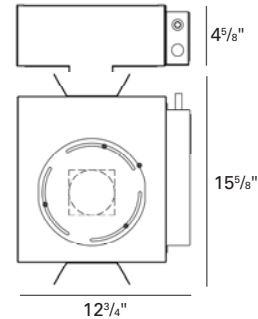

NOTES:

- Housing included with trim.
- Maximum ceiling thickness 1 inch. Consult factory for other ceiling conditions.
- Maximum 1 lens option.
- For drywall installation only.
- Not for use with acoustical ceilings.

PHOTOMETRICS:

LTL No.: 15074.ies
 71W MR16 GU5.3 40° (tilted 45°)
 Solite lens
 65.1% Efficiency

HOUSING INFORMATION

New Construction - (71W)
RDL101X-NC

IC/Airtight - (50W)
RDL101X-IC

Chicago Plenum - (71W)
RDL101X-CP

HOW TO SPECIFY

| Trim | Finish | Trim Lens* | Housing | Voltage | Accessories |
|---|--|--|---|----------------------------|---|
| 9945 | | *Solite is standard unless option is specified | | | |
| 9945 Bevel Trimless Adjustable 45°, New Construction and Chicago Plenum: 71W MR16 GU5.3 IC/Airtight: 50W MR16 GU5.3 | 10 - White 21 - Black 28 - Metalized Grey | B - Borosilicate Clear Lens C - Clear Lens F - Frosted Lens L - Linear Spread Lens P - Prismatic Lens S - Solite U - Anti UV Filter | RDL101X-NC - New Construction RDL101X-IC - Insulated Ceiling RDL101X-CP - Chicago Plenum | 120V 277V | CB27 - 27" C-Channel Bars CB52 - 52" C-Channel Bars ER - Emergency Relay |