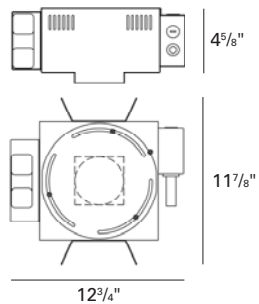

LAMP: (not included) When using IR lamps, 37W Max.
 New Construction / Chicago Plenum: (1) 71W max. MR16 GU5.3
 IC/Airtight: (1) 50W max. MR16 GU5.3

MOUNTING:

Butterfly brackets and adjustable nailer bars with integral nails provided. Nailer bars are extendible from 14" to 24" centers.

Note: Due to transformer / dimmer match some dimmers may cause transformer hum. Check with dimmer manufacturer for suitability.

CEILING CUT OUT:

4 1/4" Ø

LISTINGS:

Dry/damp location.

IC/Airtight housing meets Washington state airflow requirement and ASTM E283. Chicago Plenum housing is Chicago Plenum rated.
 IBEW union made.

NOTES:

- Housing included with trim.
- Maximum ceiling thickness 1 inch. Consult factory for other ceiling conditions.
- Maximum 1 lens option.
- For drywall installation only.
- Not for use with acoustical ceilings.

PHOTOMETRICS:

LTL No.: 15074.ies
 71W MR16 GU5.3 40° (tilted 45°)
 Solite lens
 65.1% Efficiency

HOUSING INFORMATION

New Construction - (71W)
RDL101X-NC

IC/Airtight - (50W)
RDL101X-IC

Chicago Plenum - (71W)
RDL101X-CP