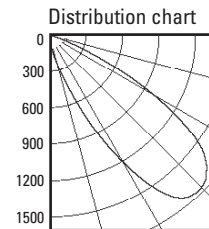

PHOTOMETRICS:

LTL No.: 15074.ies
71W MR16 GU5.3 40° (tilted 45°)
Solite lens
65.1% Efficiency