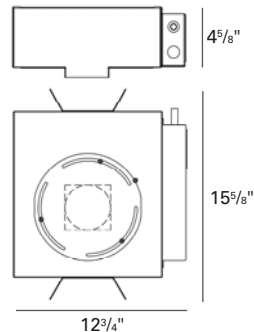

Chicago Plenum

RDL718-CP (20W)

RDL170-CP (39W)