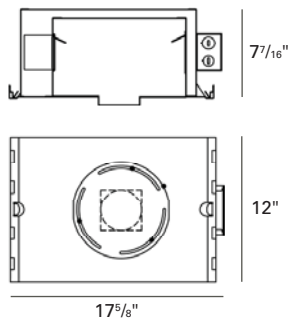

IC/Airtight

RDL718-IC (20W)

Not available in 39W