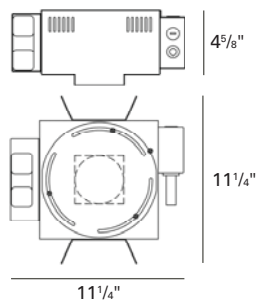

HOUSING INFORMATION

New Construction

RDL718-NC (20W)

RDL170-NC (39W)