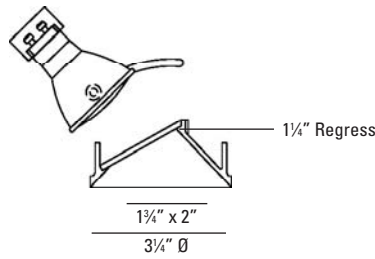

BEVEL® Trimless Metal Halide Wall Wash

9955

LUMINAIRE INFORMATION

APPLICATION:

Accent luminaire for Residential, Commercial, Retail or Hospitality environments.

Trim: Die cast aluminum with ball plunger mounting.

Housing: Fabricated of 20 ga. galvanized steel with thru wire J-box, 2 in 2 out (4 in 4 out for IC/ Airtight) at min. 90°C, #12 AGW thru branch circuit wiring.

Housing and trim supplied as one complete unit.