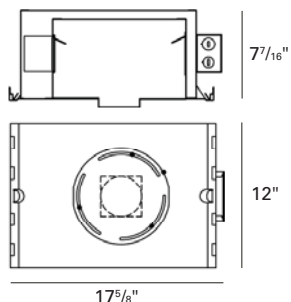

IC/Airtight - (50W)
RDL102-IC