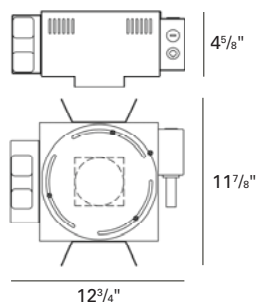

HOUSING INFORMATION

New Construction - (71W)
RDL102-NC