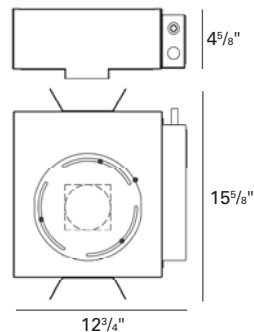

CEILING CUT OUT:

4 1/4" Ø

LISTINGS:

Dry/damp location.

IC/Airtight housing meets Washington state airflow requirement and ASTM E283. Chicago Plenum housing is Chicago Plenum rated.
 IBEW union made.

NOTES:

PHOTOMETRICS:

Distance From Ceiling in Feet	3' on center 2.5' from wall					
	0.5	4.0	3.9	3.6	3.9	4.0
1.5	12.0	12.0	10.8	12.0	12.0	12.0
2.5	25.4	25.5	23.5	25.5	25.5	25.5
3.5	32.1	32.2	30.8	32.2	32.2	32.2
4.5	28.2	28.5	28.1	28.5	28.1	28.1
5.5	21.8	22.1	22.1	22.2	21.8	21.8
6.5	16.8	17.1	17.1	17.1	16.9	16.9
7.5	13.0	13.2	13.2	13.2	13.0	13.0

Lamp: 71W MR16 GU5.3, FL40, 1100 Lumens
 Reflectances: 0.8, 0.5, 0.2
 LLF: 0.8 Mounting Height: 8 FT
 69.4% Efficiency

MultiTex™
 Glass lens with five different surface textures for maximum uniformity.

HOUSING INFORMATION

New Construction - (71W)
RDL102-NC

IC/Airtight - (50W)
RDL102-IC

Chicago Plenum - (71W)
RDL102-CP

HOW TO SPECIFY

Trim	Finish	Housing	Voltage	Accessories
9955				
9955 Bevel Trimless Wall Wash, New Construction and Chicago Plenum: 71W MR16 GU5.3 IC/Airtight: 50W MR16 GU5.3	10 - White 21 - Black 28 - Metalized Grey	RDL102-NC - New Construction RDL102-IC - Insulated Ceiling RDL102-CP - Chicago Plenum	120V 277V	CB27 - 27" C-Channel Bars CB52 - 52" C-Channel Bars ER - Emergency Relay