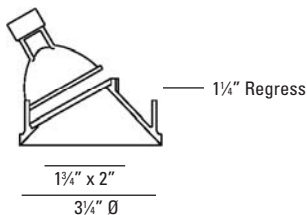

BEVEL® Trimless Low Voltage Wall Wash

9955

LUMINAIRE INFORMATION

APPLICATION:

Accent luminaire for Residential, Commercial, Retail or Hospitality environments.

MATERIALS:

Trim: Die cast aluminum with ball plunger mounting.
 Housing: Fabricated of 20 ga. galvanized steel with thru wire J-box, 2 in 2 out (4 in 4 out for IC/ Airtight) at min. 90°C, #12 AGW thru branch circuit wiring. Housing and trim supplied as one complete unit.
 Trim Lens: MultiTex proprietary molded low iron lens