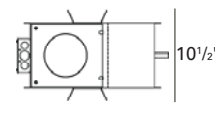

HOW TO SPECIFY

Trim	Finish	Housing	Voltage	Accessories
9998				
9998 - Vertical Groove Black Baffle Stellos Wall Wash, 75W Max. MR16 GU5.3	10 - White 21 - Black 28 - Metalized Grey	50TW - New Construction 75TW - New Construction 50ICN - IC/Airtight 50TWCP - Chicago Plenum 50RM - Remote Transformer	120V 277V	ER - Emergency Relay