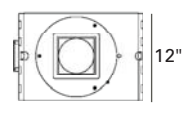

HOW TO SPECIFY

Trim	Finish	Housing	Voltage	Accessories
9998				
9998 - Vertical Groove Black Baffle Stellos Wall Wash, 75W Max. MR16 GU5.3	10 - White 21 - Black 28 - Metalized Grey	50TW - New Construction 75TW - New Construction 50ICN - IC/Airtight 50TWCP - Chicago Plenum 50RM - Remote Transformer	120V 277V	ER - Emergency Relay