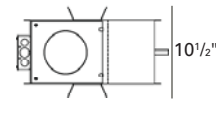

HOW TO SPECIFY

Trim	Finish	Housing	Voltage	Accessories
9998				
9998 - Vertical Groove Black Baffle Stellos Wall Wash, 75W Max. MR16 GU5.3	10 - White 21 - Black 28 - Metalized Grey	50TW - New Construction 75TW - New Construction 50ICN - IC/Airtight 50TWCP - Chicago Plenum 50RM - Remote Transformer	120V 277V	ER - Emergency Relay