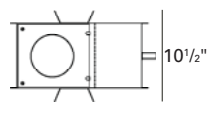

HOW TO SPECIFY

Trim	Finish	Housing	Voltage	Accessories
9998				
9998 - Vertical Groove Black Baffle Stellos Wall Wash, 75W Max. MR16 GU5.3	10 - White 21 - Black 28 - Metalized Grey	50TW - New Construction 75TW - New Construction 50ICN - IC/Airtight 50TWCP - Chicago Plenum 50RM - Remote Transformer	120V 277V	ER - Emergency Relay