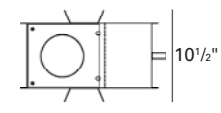

HOW TO SPECIFY

Trim	Finish	Housing	Voltage	Accessories
9998				
9998 - Vertical Groove Black Baffle Stellos Wall Wash, 75W Max. MR16 GU5.3	10 - White 21 - Black 28 - Metalized Grey	50TW - New Construction 75TW - New Construction 50ICN - IC/Airtight 50TWCP - Chicago Plenum 50RM - Remote Transformer	120V 277V	ER - Emergency Relay