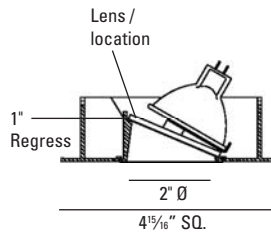

Stellos Low Voltage Halogen

9998

Wall Wash

LUMINAIRE INFORMATION

APPLICATION:

Accent luminaire for Residential, Commercial, Retail or Hospitality environments.

MATERIALS:

Trim: Die cast aluminum. Torsion spring mounting.
Vertical groove black baffle.
Lens: MultiTex proprietary molded low iron lens

LAMP: (not included) When using IR lamps, 37W Max. Must use 25° lamp for optimum wall wash performance. (1) 75W Max. MR16 GU5.3.

TRANSFORMER:

Magnetic toroidal-HPF. Low voltage solid state electronic optionally available (consult factory).
Note: Due to transformer / dimmer match some dimmers may cause transformer hum. Check with dimmer manufacturer for suitability.

ADJUSTMENT:

360° horizontal rotation in 90° increments.

VOLTAGE:

Specify 120V or 277V.

CEILING CUT OUT:

4³/₈" Ø

LISTINGS:

Dry/damp wet under cover ceiling location.

IC/Airtight housing meets Washington state airflow requirement and ASTM E283.
Chicago Plenum housing is Chicago Plenum rated.
IBEW union made.

NOTES:

- Maximum ceiling thickness 1 inch. Consult factory for other ceiling conditions.
- No lens options available.

MultiTex™

Glass lens with five different surface textures for maximum uniformity.

PHOTOMETRICS:

Distance From Ceiling in Feet	3' on center 2.5' from wall					
	0.5	4.0	3.9	3.6	3.9	4.0
1.5	12.0	12.0	10.8	12.0	12.0	12.0
2.5	25.4	25.5	23.5	25.5	25.5	25.5
3.5	32.1	32.2	30.8	32.2	32.2	32.2
4.5	28.2	28.5	28.1	28.5	28.1	28.1
5.5	21.8	22.1	22.1	22.2	22.2	21.8
6.5	16.8	17.1	17.1	17.1	17.1	16.9
7.5	13.0	13.2	13.2	13.2	13.2	13.0

Lamp: 75W MR16 GU5.3, 36° 1326 Lumens
Reflectances: 0.8, 0.5, 0.2
LLF: 0.8
Mounting Height: 8 FT
69.1% Efficiency

HOUSING INFORMATION

New Construction
50TW - (50W)

New Construction
75TW - (75W)

IC/Airtight
50ICN - (50W)

Chicago Plenum
50TWCP - (50W)

Remote Transformer
50RM - (50W)

HOW TO SPECIFY

Trim	Finish	Housing	Voltage	Accessories
9998				
9998 - Vertical Groove Black Baffle Stellos Wall Wash, 75W Max. MR16 GU5.3	10 - White 21 - Black 28 - Metalized Grey	50TW - New Construction 75TW - New Construction 50ICN - IC/Airtight 50TWCP - Chicago Plenum 50RM - Remote Transformer	120V 277V	ER - Emergency Relay