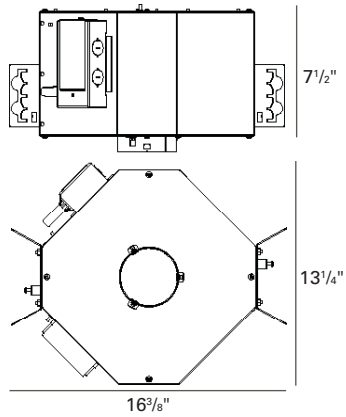

NOTES:

- Maximum ceiling thickness 1 1/2". See matrix for ceiling thickness options.
- Housing included with trim.
- Trimless for drywall installation only
- Trimless not available in acoustical ceilings.

HOUSING INFORMATION - See limitations below

New Construction - All lamps except T4.5

NC61 - DL / ADJ / WW

(Max. Ceiling Thickness - 7/8")

NC63 - DL / ADJ 30° / WW

(Max. Ceiling Thickness - 1 1/4")

New Construction - T4.5 lamps only

NC71 - DL / ADJ / WW

(Max. Ceiling Thickness - 7/8")

NC73 - DL / ADJ 30° / WW

(Max. Ceiling Thickness - 1 1/4")

IC / Airtight - 50W max. MR16 only

IC1 - DL / ADJ / WW

(Max. Ceiling Thickness - 7/8")

IC3 - DL / ADJ 30° / WW