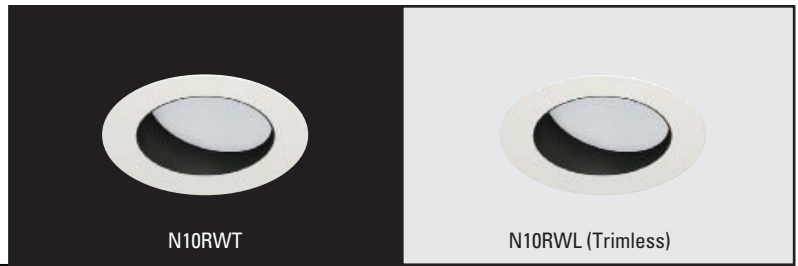

NANOLUMEN®

Wall Wash Trim Round

Plan View

N10RWT

N10RWL (Trimless)

LUMINAIRE INFORMATION

APPLICATION:

Accent luminaire for Residential, Commercial, Retail or Hospitality environments.

MATERIALS:

Trim: Precision die cast body with durable UV-stabilized powder coating.

Reflector: Spun and faceted aluminum.

Trim Lens: Proprietary molded low iron lens.

Baffle Options: High temperature nylon.

BM - Black Matte Baffle

WM - White Matte Baffle

BV - Black Vertical Groove Baffle

WV - White Vertical Groove Baffle

LAMP: (not included)

Captive lamp assembly rotates to provide easy access for relamping, without separating components.