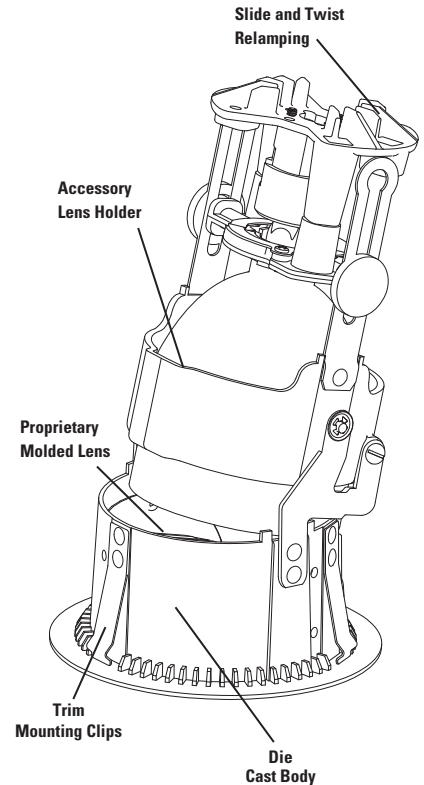

HOW TO SPECIFY

Trim	Baffle Options	Lamp / Wattage	Trim Finish	Optional Trim Lens	Housing	Voltage	Accessories
(Trim) N10RWT	BM - Black Matte Baffle	G852 - 20W T4.5 G853 - 39W T4.5 G857 - 70W T4.5	10 - White 21 - Black 28 - Metalized Grey RAL - Special Color	B - Frosted Borosilicate F - Frosted U - Optivex Anti UV	NC61 NC63 NC71 NC73 IC1 IC3	120V 277V	CB27 - 27" C-Channel CB52 - 52" C-Channel ER - Emergency Relay (MR16) LP - MH Lamps (Consult Factory) ARK1 - 20W/39W Bodine eAK39 ARC Keeper emergency w/ remote test switch • Above ceiling access required • Not for 70W • See Bodine eAK spec sheet for more information
(Trimless) N10RWL	WM - White Matte Baffle BV - Black Vertical Groove Baffle WV - White Vertical Groove Baffle	GU652 - 20W T4 GU653 - 39W T4 PGJ52 - 22W CDM-Tm PGJ53 - 39W CDM-Tm GX102 - 20W MHMR16 GX103 - 39W MHMR16 GU537 - 71W MR16 max.		Above lenses are in additional to standard supplied lens			

HOUSING DETAILS on reverse side