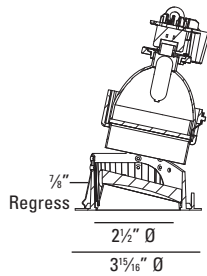

NANOLUMEN®

Wall Wash Trim Round

Plan View

N10RWT

N10RWL (Trimless)

LUMINAIRE INFORMATION

APPLICATION:

Accent luminaire for Residential, Commercial, Retail or Hospitality environments.