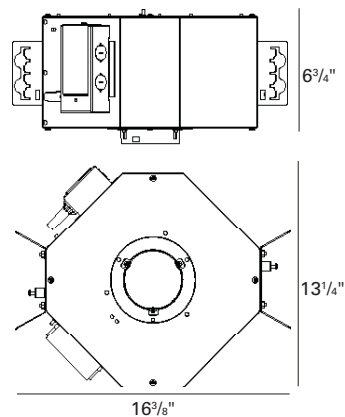

HOUSING INFORMATION - See limitations below

New Construction - All lamps except T4.5

NC61 - DL / ADJ / WW

(Max. Ceiling Thickness - 7/8")

NC63 - DL / ADJ 30° / WW

(Max. Ceiling Thickness - 1 1/4")

New Construction - T4.5 lamps only

NC71 - DL / ADJ / WW

(Max. Ceiling Thickness - 7/8")

NC73 - DL / ADJ 30° / WW

(Max. Ceiling Thickness - 1 1/4")

IC / Airtight - 50W max. MR16 only

IC1 - DL / ADJ / WW

(Max. Ceiling Thickness - 7/8")

IC3 - DL / ADJ 30° / WW