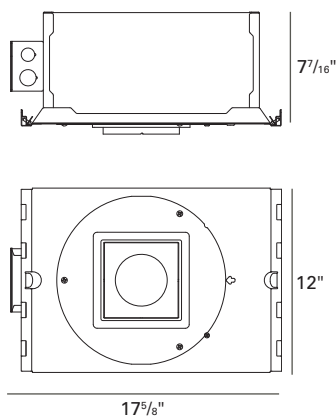

IC3 - DL / ADJ 30° / WW

(Max. Ceiling Thickness - 1 1/4")

Order housings with trims on reverse side.