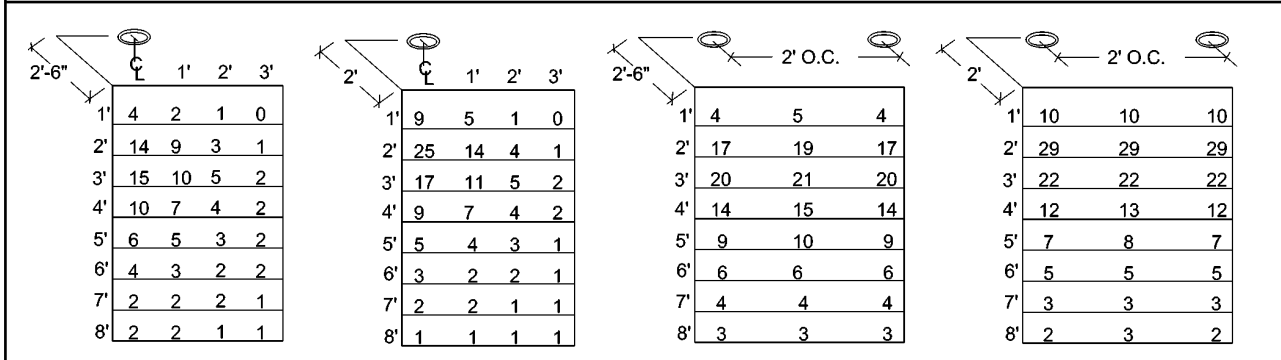

FOOTCANDLE CHARTS

1658BL718-A & 2458FL718-A

**BEVEL RECTANGLE
 ONE LIGHT
 20W CMH 20
 WALL WASH - 40° FLOOD**

Actual results may vary.
 All dimensions and data subject to change.